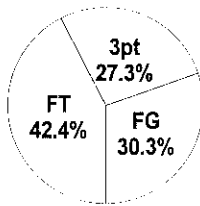

Shot Summary	M/A	%	PTS
3Pt FG	3/8	37.5%	9
2Pt FG	5/38	13.2%	10
Layups - L	0/0	0.0%	0
Layups - R	1/1	100.0%	2
Dunks	0/0	0.0%	0
Putbacks	0/10	0.0%	0
Overall Shooting	8/46	17.4%	19
Free Throws	14/23	60.9%	14
Total Points			33

Scoring Distribution