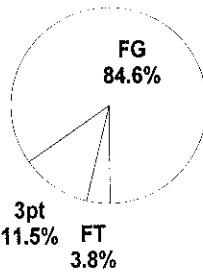

Shot Summary	M/A	%	PTS
3Pt FG	1/13	7.7%	3
2Pt FG	11/35	31.4%	22
Layups - L	1/1	100.0%	2
Layups - R	0/2	0.0%	0
Dunks	0/0	0.0%	0
Putbacks	1/4	25.0%	2
Overall Shooting	12/48	25.0%	25
Free Throws	1/2	50.0%	1
Total Points			26

Scoring Distribution