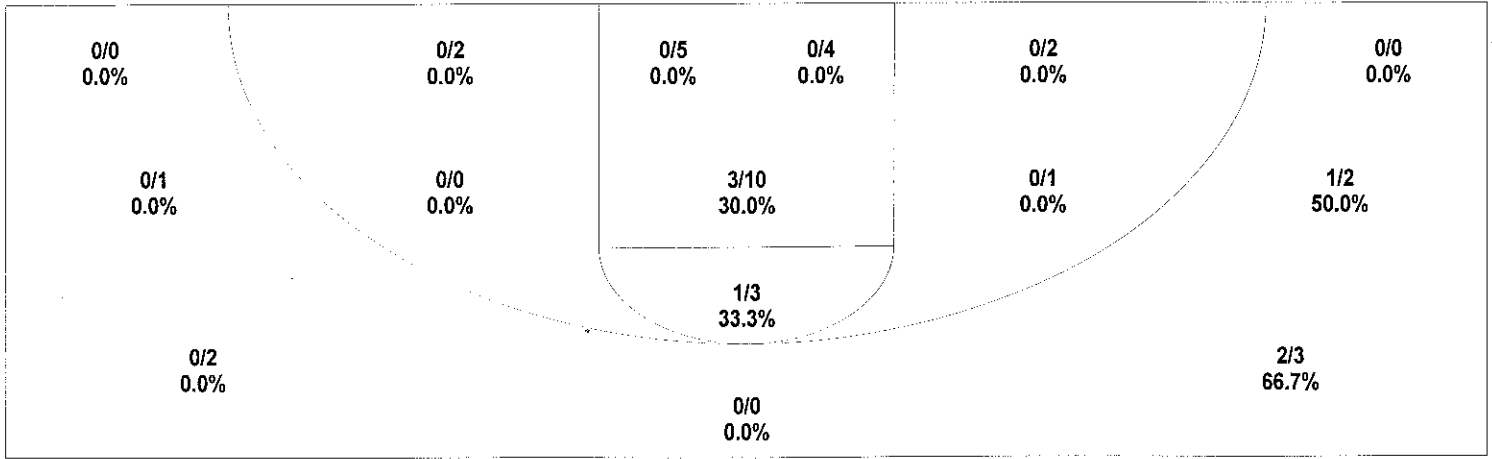

Scoring Locations

KHSAA Basketball - TEAM SHOT CHART for the Montgomery County Lady Indians
Montgomery County Lady Indians vs. Boone County Lady Rebels
DATE: 03/23/2006 TIME: 6:30 pm CST SITE: Diddle Arena-Bowling Green, KY