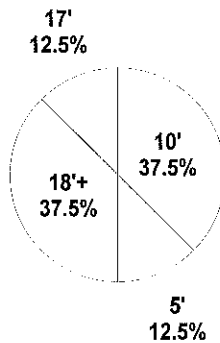

Scoring Range