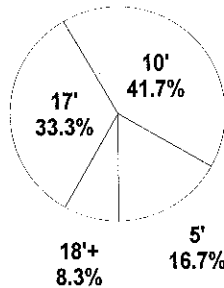

KHSAA Basketball - TEAM SHOT CHART for the Boone County Lady Rebels
Montgomery County Lady Indians vs. Boone County Lady Rebels
DATE: 03/23/2006 TIME: 6:30 pm CST SITE: Diddle Arena-Bowling Green, KY

Shot Summary	M/A	%	PTS
3Pt FG	1/13	7.7%	3
2Pt FG	11/35	31.4%	22
Layups - L	1/1	100.0%	2
Layups - R	0/2	0.0%	0
Dunks	0/0	0.0%	0
Putbacks	1/4	25.0%	2
Overall Shooting	12/48	25.0%	25
Free Throws	1/2	50.0%	1
Total Points			26

By Period	FG	FGA	FG%	3Pt	3PA	3P%	FT	FTA	FT%	PTS	ORB	DRB	TR	PF	AST	TO	BS	ST	P/S
1st Period	3	12	25.0	1	4	25.0	0	0	0.00	7	2	7	9	5	2	4	2	1	0.58
2nd Period	3	12	25.0	0	3	0.00	1	2	50.0	7	4	6	10	5	1	3	4	0	0.54
3rd Period	3	12	25.0	0	1	0.00	0	0	0.00	6	4	4	8	4	2	6	1	3	0.50
4th Period	3	12	25.0	0	5	0.00	0	0	0.00	6	2	3	5	5	2	3	2	4	0.50
Game	12	48	25.0	1	13	7.69	1	2	50.0	26	12	20	32	19	7	16	9	8	0.53

Scoring Breakdown

Scoring Range